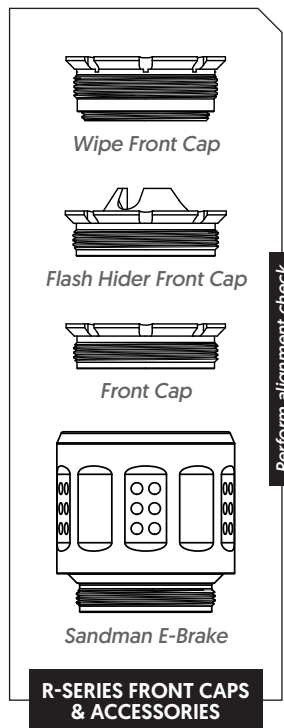

Perform alignment check