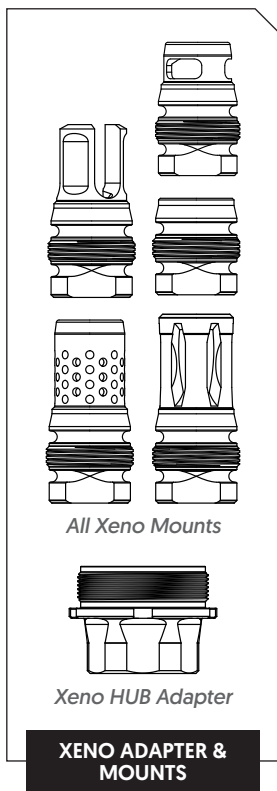

All Xeno Mounts

Xeno HUB Adapter

XENO ADAPTER & MOUNTS