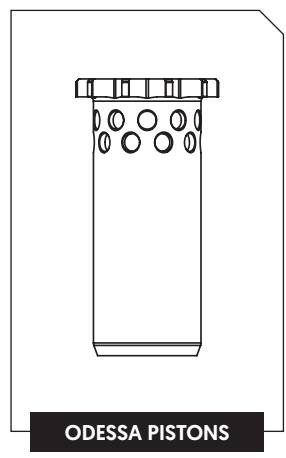

## MASK

Rating . . . . . Rimfire, 5.7x28, .22 Hornet, .17 Hornet

Dimensions . . . . . 5.1" x 1.07"

Weight . . . . . 6.6 oz

Materials . . . . . Titanium, Stainless Steel

MUZZLE ACCESSORIES	
DA423	1/2-28 Spacer
DA424	Thread Protector, 1/2-28
THREAD ADAPTERS	
DA419	Walther P22 to 1/2-28
DA420	SIG Mosquito to 1/2-28
DA421	GSG 1911 to 1/2-28
DA422	FN 5.7 to 1/2-28

# ODESSA 9

Learn more about the Odessa 9

**ODESSA 9**  
 Rating . . . . .9mm  
 Dimensions . . . . .8.25" (w/piston) / 7.75" (w/out) x 1.1"  
 Weight . . . . .10.1 oz (w/piston & spring) / 7.4 oz (w/out)  
 Materials . . . . .17-4 Stainless Steel