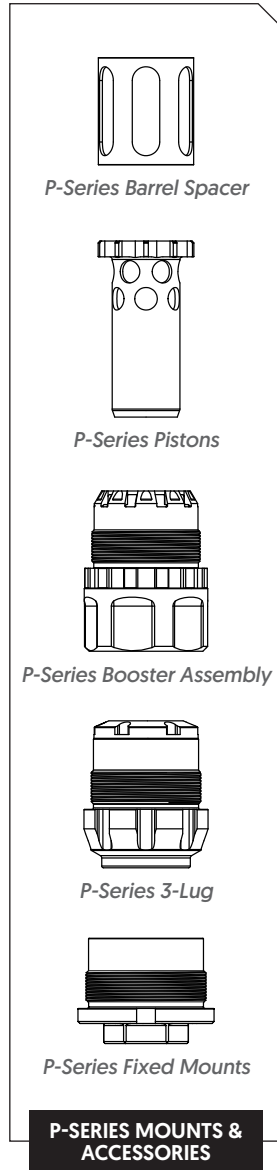

WOLFMAN

Rating . . . . .9mm, 5.56, .300BLK, 7.62x39
Dimensions . . . . .7.8" x 1.618" (Long) / 5.5" x 1.618" (Short)
Weight. . . . .15.4 oz (Long) / 11 oz (Short)
Materials . . . . .17-4 Stainless Steel

R-SERIES FRONT CAPS & ACCESSORIES

DA201	Front Cap 5.56
DA204	Front Cap 7.62
DA205	Front Cap 6.5mm
DA206	Flash Hider Front Cap 5.56
DA207	Flash Hider Front Cap 7.62
SD501	Wipe Cap, 9mm Bore

KEYMICRO ADAPTER & MOUNTS

DA451	KeyMicro Adapter for P-Series (Ghost-M / Wolf 9SD / Wolfman)
DA109	Micro Brake 1/2-28, 9mm Bore
DA110	Micro Brake 1/2-36, 9mm Bore
DA111	Micro Brake 5/8-24, 9mm Bore
DA115	Micro FH 1/2-28, 9mm Bore
DA116	Micro FH 5/8-24, 9mm Bore
DA117	Micro FH M13.5x1LH, 9mm Bore
DA119	Micro FH 1/2-28 SIG TAPER, .22 Bore
DA120	Micro FH 5/8-24 SIG TAPER, .30 Bore

XENO ADAPTER & MOUNTS

DA457	Xeno Adapter (P-Series)
DA125	Xeno Pistol Wee Brake, 1/2-28, 9mm Bore
DA126	Xeno Pistol Wee Brake, 5/8-24, 9mm Bore
DA135	Xeno Pistol Wee Brake, M13.5x1LH, 9mm Bore
DA127	Xero, 1/2-28, 9mm Bore
DA128	Xero, 5/8-24, .45 Bore
DA130	Xeno 3-Prong, 5/8-24, 9mm Bore

KEYMOUNT FLASH HIDERS

DA301	Keymount Flash Hider 1/2-28, .22 Bore
DA302	Keymount Flash Hider 5/8-24, .30 Bore
DA303	Keymount Flash Hider M14x1LH, .30 Bore
DA304	Keymount Flash Hider M15x1, .30 Bore
DA305	Keymount Flash Hider SCAR 17/ Muzzle Shoulder 5/8-24, .30 Bore
DA306	Keymount Flash Hider SCAR 16/ Muzzle Shoulder 1/2-28, .22 Bore
DA307	Keymount Flash Hider 9/16-24LH / Metric FAL, .30 Bore
DA308	Keymount Flash Hider 9/16-24RH / inch FAL, .30 Bore
DA311	Keymount Flash Hider M13x1LH Steyr Aug, .22 Bore