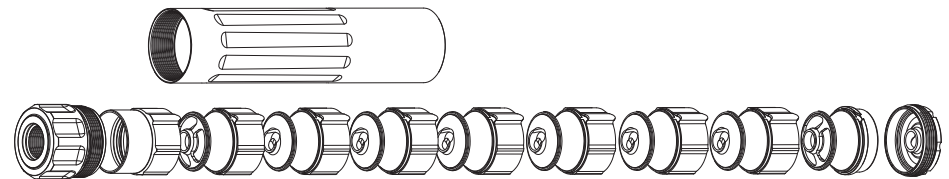

## MASK

Rating . . . . . Rimfire, 5.7x28, .22 Hornet, .17 Hornet

Dimensions . . . . . 5.1" x 1.07"

Weight . . . . . 6.6 oz

Materials . . . . . Titanium, Stainless Steel

MUZZLE ACCESSORIES	
DA423	1/2-28 Spacer
DA424	Thread Protector, 1/2-28
THREAD ADAPTERS	
DA419	Walther P22 to 1/2-28
DA420	SIG Mosquito to 1/2-28
DA421	GSG 1911 to 1/2-28
DA422	FN 5.7 to 1/2-28