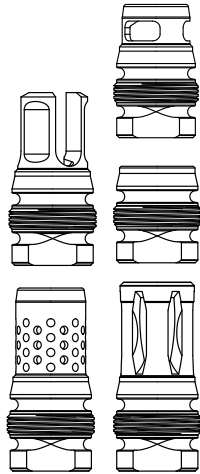

DIRECT THREAD MOUNTS (HUB)	
LT301	1/2-28
LT302	5/8-24
LT303	3/4-24
LT304	9/16-24RH
LT305	.578-28
LT306	3/4-20
LT311	M18x1
LT312	M18x1.5 AI
LT313	11/16-24
LT315	5/8-24, SIG TAPER

14mm, 24mm, and 26mm Collars

14mm, 24mm, and 26mm Thread Inserts

**THREAD INSERTS AND COLLARS**

Wipe Front Cap

Flash Hider Front Cap

Front Cap

Sandman E-Brake

**R-SERIES FRONT CAPS & ACCESSORIES**

Perform alignment check