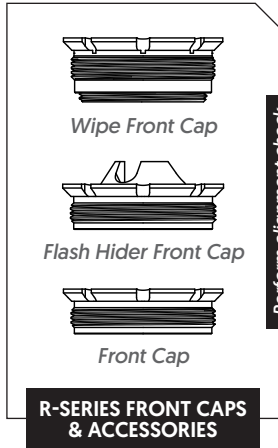

Perform alignment check