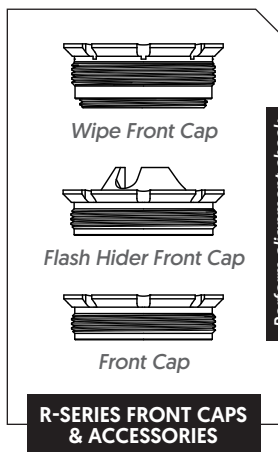

## PRIMAL

Rating . . . . .458 with energies up to .338 Lapua

Dimensions . 7.9" x 1.618"

Weight . . . . 16.4 oz

Materials . . . 17-4 Stainless Steel

Learn more about the Primal ↑

**DIRECT THREAD MOUNTS (HUB)**