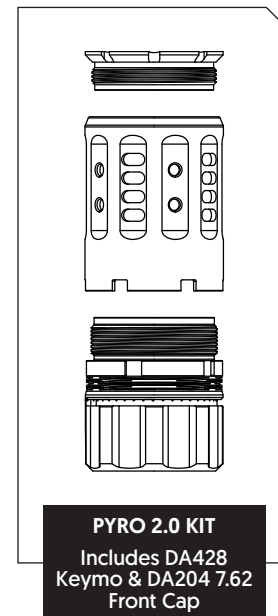

PYRO 2.0 KIT
Includes DA428 Keymo & DA204 7.62 Front Cap

XENO ADAPTER & MOUNTS

DA455	Xeno Adapter - HUB [R-Series]
DA121	A1 Flash Hider 1/2-28, .30 Bore
DA122	A1 Flash Hider 5/8-24, .30 Bore
DA123	A1 Omni Brake 1/2-28, .30 Bore
DA124	A1 Omni Brake 5/8-24, .30 Bore
DA127	Xero, 1/2-28, 9mm Bore
DA128	Xero, 5/8-24, .45 Bore
DA129	Xeno 3-Prong, 1/2-28, .22 Bore
DA130	Xeno 3-Prong, 5/8-24, 9mm Bore
DA125	Xeno Pistol Wee Brake, 1/2-28, 9mm Bore
DA126	Xeno Pistol Wee Brake, 5/8-24, 9mm Bore
DA135	Xeno Pistol Wee Brake, M13.5x1LH, 9mm Bore