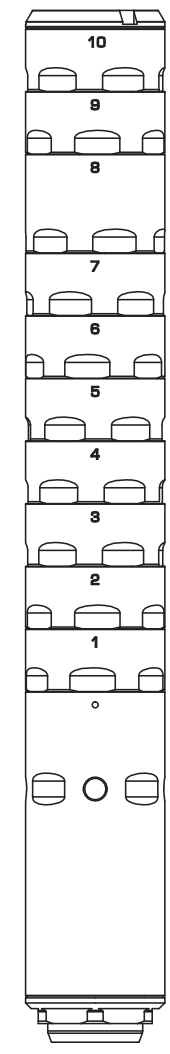

ODESSA 9
Rating 9mm
Dimensions . . . . .8.25" (w/piston) / 7.75" (w/out) x 1.1"
Weight . . . . .10.1 oz (w/piston & spring) / 7.4 oz (w/out)
Materials . . . . .17-4 Stainless Steel

ODESSA FIXED MOUNTS	
DD111	Odessa Fixed Mount 1/2-28, 9mm Bore
DD112	Odessa Fixed Mount M13.5x1LH, 9mm Bore
ODESSA PISTONS	
DD440	Odessa Piston 1/2-28, 9mm Bore
DD441	Odessa Piston M13.5x1LH, 9mm Bore