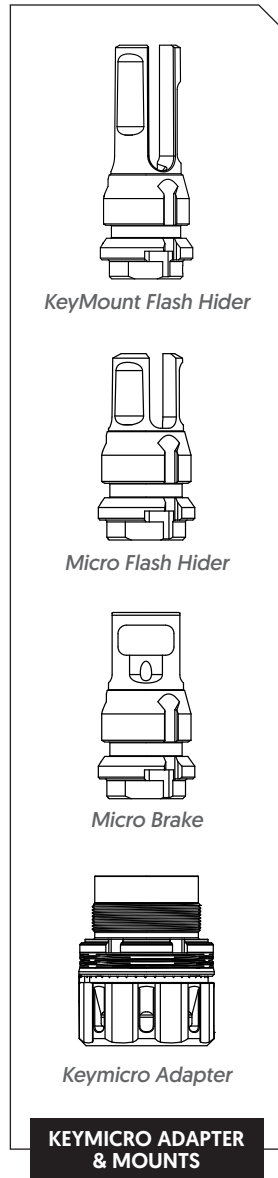

WOLFMAN

Rating . . . . .9mm, 5.56, .300BLK, 7.62x39
Dimensions . . . . .7.8" x 1.618" (Long) / 5.5" x 1.618" (Short)
Weight. . . . .15.4 oz (Long) / 11 oz (Short)
Materials . . . . .17-4 Stainless Steel

R-SERIES FRONT CAPS & ACCESSORIES

DA201	Front Cap 5.56
DA204	Front Cap 7.62
DA205	Front Cap 6.5mm
DA206	Flash Hider Front Cap 5.56
DA207	Flash Hider Front Cap 7.62
SD501	Wipe Cap, 9mm Bore

KEYMICRO ADAPTER & MOUNTS

DA451	KeyMicro Adapter for P-Series (Ghost-M / Wolf 9SD / Wolfman)
DA109	Micro Brake 1/2-28, 9mm Bore
DA110	Micro Brake 1/2-36, 9mm Bore
DA111	Micro Brake 5/8-24, 9mm Bore
DA115	Micro FH 1/2-28, 9mm Bore
DA116	Micro FH 5/8-24, 9mm Bore
DA117	Micro FH M13.5x1LH, 9mm Bore
DA119	Micro FH 1/2-28 SIG TAPER, .22 Bore
DA120	Micro FH 5/8-24 SIG TAPER, .30 Bore

XENO ADAPTER & MOUNTS

DA457	Xeno Adapter (P-Series)
DA125	Xeno Pistol Wee Brake, 1/2-28, 9mm Bore
DA126	Xeno Pistol Wee Brake, 5/8-24, 9mm Bore
DA135	Xeno Pistol Wee Brake, M13.5x1LH, 9mm Bore
DA127	Xero, 1/2-28, 9mm Bore
DA128	Xero, 5/8-24, .45 Bore
DA130	Xeno 3-Prong, 5/8-24, 9mm Bore

KEYMOUNT FLASH HIDERS

DA301	Keymount Flash Hider 1/2-28, .22 Bore
DA302	Keymount Flash Hider 5/8-24, .30 Bore
DA303	Keymount Flash Hider M14x1LH, .30 Bore
DA304	Keymount Flash Hider M15x1, .30 Bore
DA305	Keymount Flash Hider SCAR 17/ Muzzle Shoulder 5/8-24, .30 Bore
DA306	Keymount Flash Hider SCAR 16/ Muzzle Shoulder 1/2-28, .22 Bore
DA307	Keymount Flash Hider 9/16-24LH / Metric FAL, .30 Bore
DA308	Keymount Flash Hider 9/16-24RH / inch FAL, .30 Bore
DA311	Keymount Flash Hider M13x1LH Steyr Aug, .22 Bore