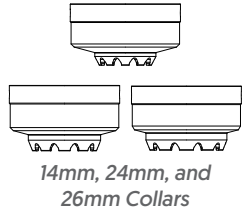

THREAD INSERTS AND COLLARS

R-SERIES FRONT CAPS & ACCESSORIES

Perform alignment check

XENO ADAPTER & MOUNTS

WOLVERINE HUB ADAPTER

KEYMO ADAPTER & MOUNTS

WOLVERINE

Rating . . . . . Up to 7.62x54R

Dimensions . . . . . 7.4" x 1.5" tube/1.93" outside diameter

Weight . . . . . 19.8 oz - 24.4 oz

Materials . . . . . Stainless Steel, Cobalt 6

WOLVERINE COLLARS AND THREAD INSERTS

WV101	Collar for M13,M14,M15,M16, 5/8-24, 1/2-28 Inserts
WV111	Collar for M24 Inserts
WV121	Collar for M26 Inserts
WV200	14x1mm LH Insert, .30 Bore
WV201	24mm RH Insert, .30 Bore
WV202	26mm LH w/M26 Collar, .30 Bore
WV203	15mm RH Insert, .30 Bore
WV204	14mm RH Insert, .30 Bore
WV205	1/2-28 Insert, .30 Bore
WV206	5/8-24 Insert, .30 Bore
WV207	13mm RH Insert, .30 Bore
WV208	16mm/RPD Insert, .30 Bore
WV209	24mm RH LONG Insert, .30 Bore
WV210	14x1mm LH LONG Insert, .30 Bore

R-SERIES FRONT CAPS & ACCESSORIES

KA180	Nomad E-Brake. .30 Bore (check barrel concentricity)
DA201	Front Cap 5.56 (check barrel concentricity)
DA204	Front Cap 7.62 (check barrel concentricity)
DA205	Front Cap 6.5mm (check barrel concentricity)
DA206	Flash Hider Front Cap 5.56 (check barrel concentricity)
DA207	Flash Hider Front Cap 7.62 (check barrel concentricity)
SD501	Wipe Cap, 9mm Bore

WOLVERINE HUB ADAPTER

WV211	Wolverene HUB Adapter + Lock Ring

XENO ADAPTER & MOUNTS

DA455	Xeno Adapter - HUB (R-Series)
DA121	A1 Flash Hider 1/2-28, .30 Bore
DA122	A1 Flash Hider 5/8-24, .30 Bore
DA123	A1 Omni Brake 1/2-28, .30 Bore
DA124	A1 Omni Brake 5/8-24, .30 Bore
DA127	Xero, 1/2-28, 9mm Bore
DA128	Xero, 5/8-24, .45 Bore
DA129	Xeno 3-Prong, 1/2-28, .22 Bore
DA130	Xeno 3-Prong, 5/8-24, 9mm Bore
DA125	Xeno Pistol Wee Brake, 1/2-28, 9mm Bore
DA126	Xeno Pistol Wee Brake, 5/8-24, 9mm Bore
DA135	Xeno Pistol Wee Brake, M13.5x1LH, 9mm Bore