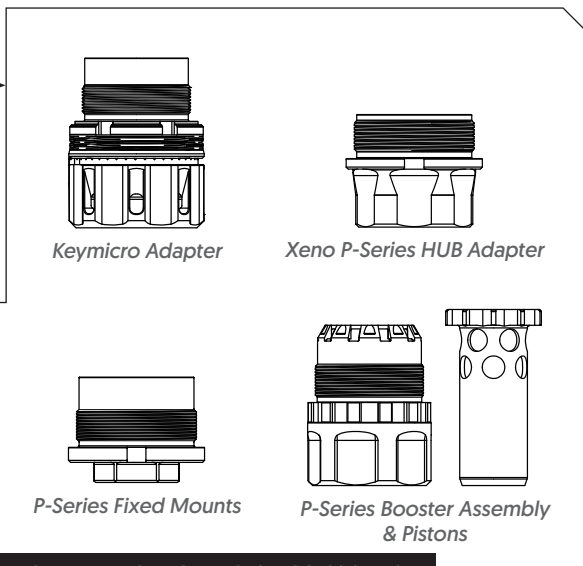

**R-SERIES FRONT CAPS & ACCESSORIES**

Perform alignment check

**XENO HUB ADAPTER**

**XENO ADAPTER & MOUNTS**

*All Keymount and Micro Mounts*

**KeyMo HUB ADAPTER**

**KEYMO ADAPTER & MOUNTS**

**HUB TO P-SERIES ADAPTER**