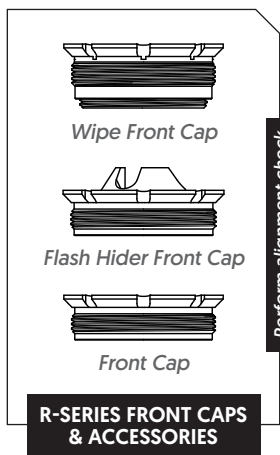

DIRECT THREAD MOUNTS (HUB)

Wipe Front Cap

Flash Hider Front Cap

Front Cap

R-SERIES FRONT CAPS & ACCESSORIES

Perform alignment check