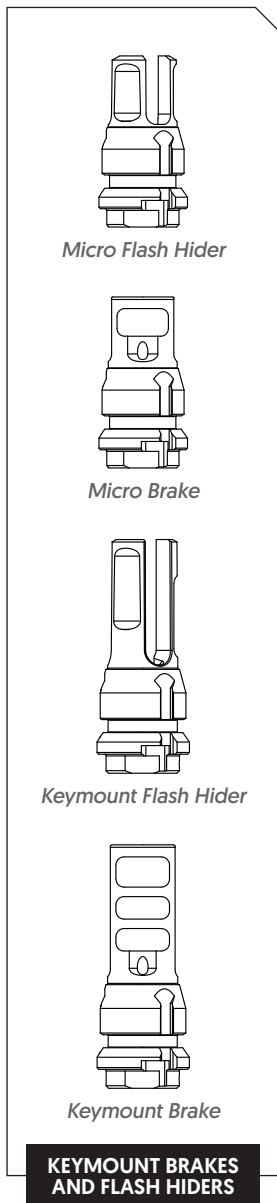

Perform alignment check

Rating ..... Up to .300 RUM
Materials ..... Stainless Steel, Cobalt 6

SANDMAN K
Dimensions ..... 5.4" x 1.5"
Weight ..... 12.8 oz

SANDMAN S
Dimensions ..... 6.8" x 1.5"
Weight ..... 17.7 oz

SANDMAN L
Dimensions ..... 8.9" x 1.5"
Weight ..... 21.8 oz

KEYMOUNT ADAPTER & MOUNTS	
DA101	Keymount Muzzle Brake 1/2-28, .30 Bore
DA102	Keymount Muzzle Brake 5/8-24, .30 Bore
DA103	Keymount Muzzle Brake 3/4-24, .338 Bore
DA104	Keymount Muzzle Brake M18x1, .338 Bore
DA106	Keymount Muzzle Brake M18x1.5, .338 Bore
DA301	Keymount Flash Hider 1/2-28, .22 Bore
DA302	Keymount Flash Hider 5/8-24, .30 Bore
DA303	Keymount Flash Hider M14x1LH, .30 Bore
DA304	Keymount Flash Hider M15x1, .30 Bore
DA305	Keymount Flash Hider SCAR 17/ Muzzle Shoulder 5/8-24, .30 Bore
DA306	Keymount Flash Hider SCAR 16/ Muzzle Shoulder 1/2-28, .22 Bore
DA307	Keymount Flash Hider 9/16-24LH / Metric FAL, .30 Bore
DA308	Keymount Flash Hider 9/16-24RH / inch FAL, .30 Bore
DA311	Keymount Flash Hider M13x1LH Steyr Aug, .22 Bore

KEYMOUNT ADAPTER & MOUNTS (CONT'D)	
DA109	Micro Brake 1/2-28, 9mm Bore
DA110	Micro Brake 1/2-36, 9mm Bore
DA111	Micro Brake 5/8-24, 9mm Bore
DA115	Micro FH 1/2-28, 9mm Bore
DA116	Micro FH 5/8-24, 9mm Bore
DA117	Micro FH M13.5x1LH, 9mm Bore
DA119	Micro FH 1/2-28 SIG TAPER, .22 Bore
DA120	Micro FH 5/8-24 SIG TAPER, .30 Bore
R-SERIES FRONT CAPS & ACCESSORIES	
DA442	Sandman E-Brake, .30 Bore
DA201	Front Cap 5.56
DA204	Front Cap 7.62
DA205	Front Cap 6.5mm
DA206	Flash Hider Front Cap 5.56
DA207	Flash Hider Front Cap 7.62
SD501	Wipe Cap, 9mm Bore