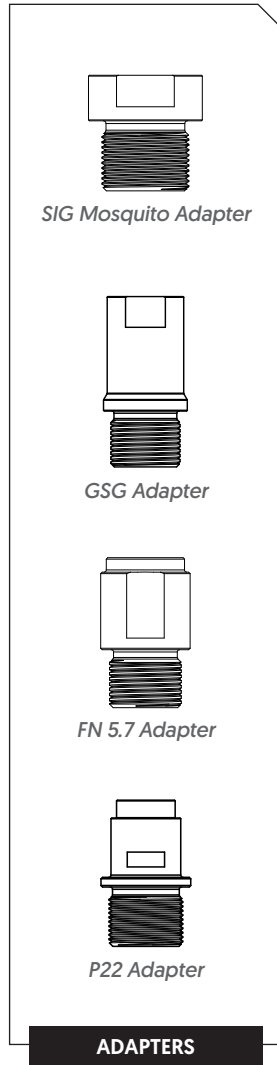

MASK

Learn more about the Mask-HD ↑