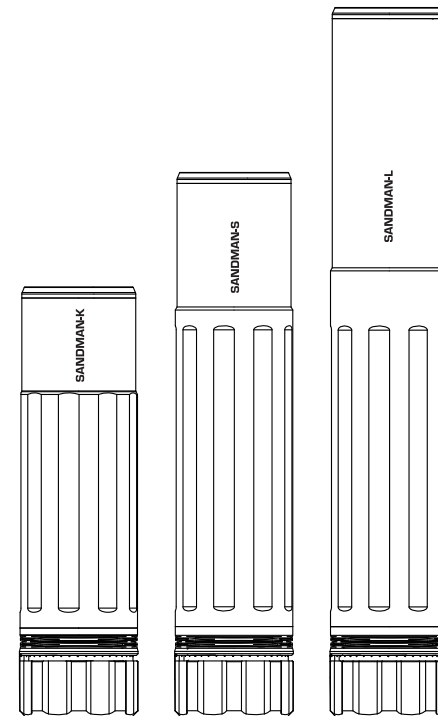

Rating ..... Up to .300 RUM
Materials ..... Stainless Steel, Cobalt 6

SANDMAN K
Dimensions ..... 5.4" x 1.5"
Weight ..... 12.8 oz

SANDMAN S
Dimensions ..... 6.8" x 1.5"
Weight ..... 17.7 oz

SANDMAN L
Dimensions ..... 8.9" x 1.5"
Weight ..... 21.8 oz